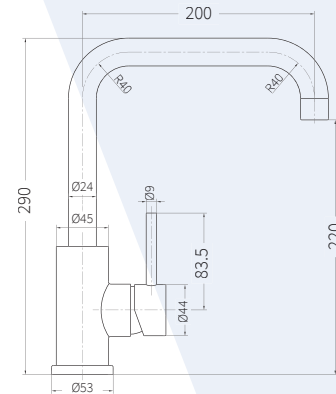

PRODUCT DIMENSIONS

PLATINUM PLUS SERIES

Platinum Plus 820 Sink Right Hand Bowl
Code 752035

Platinum Plus 820 Sink Left Hand Bowl
Code 752034

PRODUCT DIMENSIONS
 PLATINUM PLUS SERIES

Platinum Plus 1130 Sink 1.75 Right Hand
 Code 752037

Platinum 1080 Sink Left Hand Bowl
 Code 752005

PRODUCT DIMENSIONS

PLATINUM SERIES

Platinum 1180 Sink Double Right Hand Bowl
Code 752004

Platinum 1180 Sink Double Left Hand Bowl
Code 752003

PRODUCT DIMENSIONS
 PLATINUM SERIES

Platinum 1180 Sink Single Bowl Double Drainer
 Code 752019

Platinum 1380 Sink Double Bowl Drainer
 Code 752025

PRODUCT DIMENSIONS

PLATINUM LAUNDRY SERIES

Platinum Laundry 380 Tub + Bypass Kit
Code 752022

Platinum Laundry 600 Tub + Bypass Kit
Code 752025

PRODUCT DIMENSIONS
 PLATINUM SINK MIXERS

Platinum Gooseneck Mixer Chrome
 Code 862011

Platinum Gooseneck Mixer Black
 Code 862013

Platinum Squareneck Mixer Chrome
 Code 862014

Platinum Squareneck Mixer Black
 Code 862015