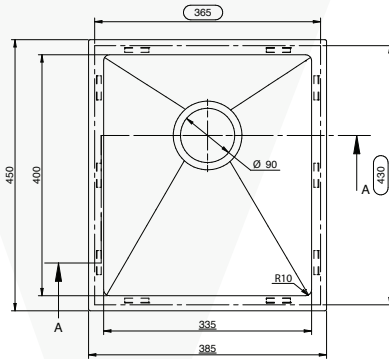

PRODUCT DIMENSIONS

PLATINUM PLUS SERIES

Platinum Plus 820 Sink Right Hand Bowl
Code 752035

Platinum Plus 820 Sink Left Hand Bowl
Code 752034

PRODUCT DIMENSIONS
 PLATINUM PLUS SERIES

Platinum Plus 1130 Sink 1.75 Right Hand
 Code 752037

Platinum Plus 1130 Sink 1.75 Left Hand Bowl
 Code 752036

PRODUCT DIMENSIONS

PLATINUM PLUS SERIES

SECTION A-A

SECTION A-A

SECTION A-A

Platinum Plus 385 Sink
Code 752044

Platinum Plus 450 Sink
Code 752045

Platinum Plus 550 Sink
Code 752046 & 752056

PRODUCT DIMENSIONS
 PLATINUM PLUS SERIES

SECTION A-A

SECTION A-A

Platinum Plus 845 Sink
 Code 752047 and 752057

Platinum Plus 807 Sink
 Code 752026

PRODUCT DIMENSIONS

Platinum 1080 Sink Left Hand Bowl
 Code 752005

PRODUCT DIMENSIONS

PLATINUM SERIES

Platinum 1180 Sink Double Right Hand Bowl
Code 752004

Platinum 1180 Sink Double Left Hand Bowl
Code 752003

PRODUCT DIMENSIONS
 PLATINUM SERIES