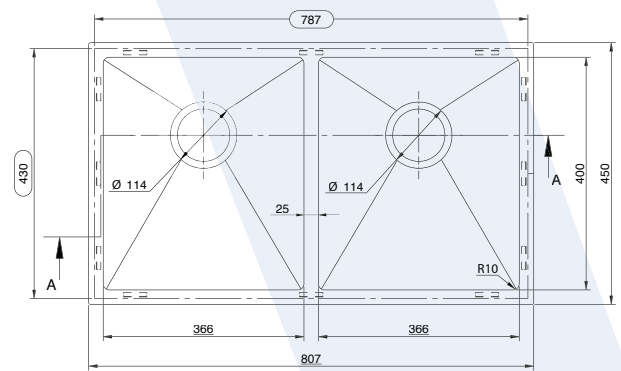

Platinum Plus 550 Sink
Code 752046 & 752056

PRODUCT DIMENSIONS
 PLATINUM PLUS SERIES

SECTION A-A

SECTION A-A

Platinum Plus 845 Sink
 Code 752047 and 752057

Platinum Plus 807 Sink
 Code 752026

PRODUCT DIMENSIONS