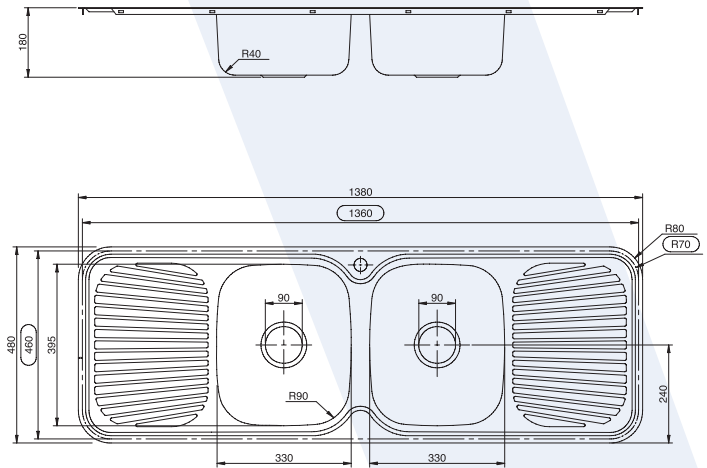

Platinum 1380 Sink Double Bowl Drainer
Code 752025