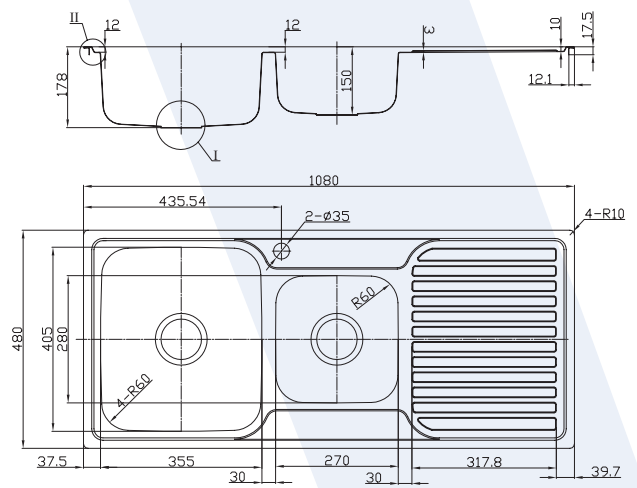

PRODUCT DIMENSIONS

PLATINUM PLUS SERIES

Platinum Plus 820 Sink Right Hand Bowl
Code 752035

Platinum Plus 820 Sink Left Hand Bowl
Code 752034

PRODUCT DIMENSIONS
 PLATINUM PLUS SERIES

Platinum Plus 1130 Sink 1.75 Right Hand
 Code 752037

PLATINUM SERIES

Platinum 800 Sink Right Hand Bowl
Code 752001

Platinum 800 Sink Left Hand Bowl
Code 752000

Platinum 800 Sink (Reversible) No Tap Hole
Code 752002

PRODUCT DIMENSIONS
 PLATINUM SERIES

Platinum 1080 Sink Right Hand Bowl
 Code 752006

Platinum 1080 Sink Left Hand Bowl
 Code 752005

PRODUCT DIMENSIONS

PLATINUM SERIES

Platinum 1180 Sink Double Right Hand Bowl
Code 752004

Platinum 1180 Sink Double Left Hand Bowl
Code 752003

PRODUCT DIMENSIONS
 PLATINUM SERIES