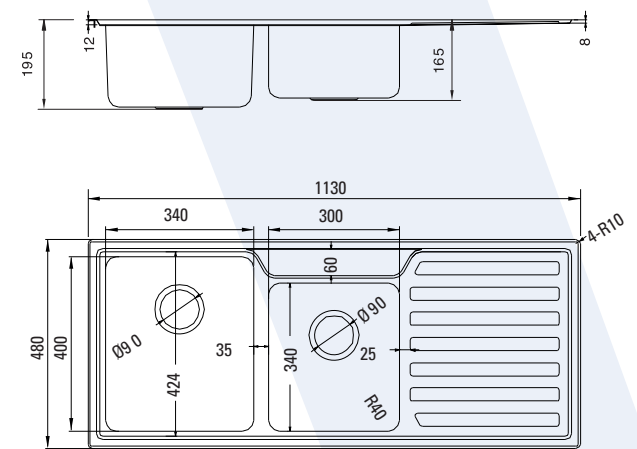

PRODUCT DIMENSIONS

PLATINUM PLUS SERIES

Platinum Plus 820 Sink Right Hand Bowl
Code 752035

Platinum Plus 820 Sink Left Hand Bowl
Code 752034

PRODUCT DIMENSIONS
 PLATINUM PLUS SERIES

Platinum Plus 1130 Sink 1.75 Right Hand
 Code 752037