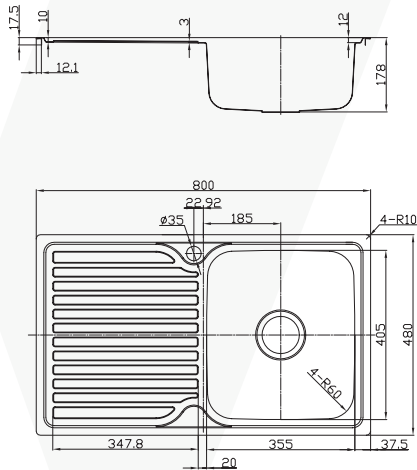

PRODUCT DIMENSIONS

PLATINUM SERIES

Platinum 800 Sink Right Hand Bowl
Code 752001