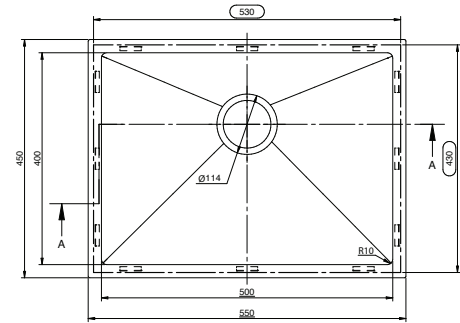

PRODUCT DIMENSIONS

PLATINUM PLUS SERIES

Platinum Plus 820 Sink Right Hand Bowl
Code 752035

Platinum Plus 820 Sink Left Hand Bowl
Code 752034

PRODUCT DIMENSIONS
 PLATINUM PLUS SERIES

Platinum Plus 1130 Sink 1.75 Right Hand
 Code 752037

Platinum Plus 1130 Sink 1.75 Left Hand Bowl
 Code 752036

PRODUCT DIMENSIONS

PLATINUM PLUS SERIES

SECTION A-A

SECTION A-A

SECTION A-A

Platinum Plus 385 Sink
Code 752044

Platinum Plus 450 Sink
Code 752045

Platinum Plus 550 Sink
Code 752046 & 752056

PRODUCT DIMENSIONS
 PLATINUM PLUS SERIES

SECTION A-A

SECTION A-A

Platinum Plus 845 Sink
 Code 752047 and 752057

Platinum Plus 807 Sink
 Code 752026

PRODUCT DIMENSIONS