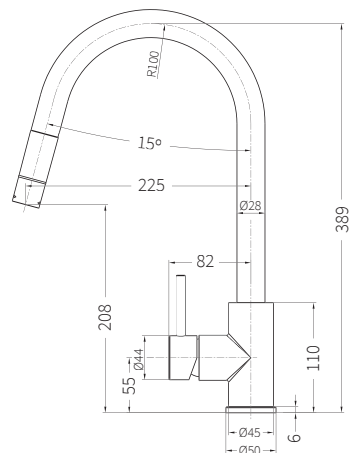

PRODUCT DIMENSIONS

PLATINUM PLUS SERIES

Platinum Plus 820 Sink Right Hand Bowl
Code 752035

Platinum Plus 820 Sink Left Hand Bowl
Code 752034

PRODUCT DIMENSIONS
 PLATINUM PLUS SERIES

Platinum Plus 1130 Sink 1.75 Right Hand
 Code 752037

Platinum 1080 Sink Left Hand Bowl
 Code 752005

PRODUCT DIMENSIONS

PLATINUM SERIES

Platinum 1180 Sink Double Right Hand Bowl
Code 752004

Platinum 1180 Sink Double Left Hand Bowl
Code 752003

PRODUCT DIMENSIONS
 PLATINUM SERIES

PRODUCT DIMENSIONS
 PLATINUM SINK MIXERS

Platinum Gooseneck Mixer Chrome
 Code 862011

Platinum Gooseneck Mixer Black
 Code 862013

Platinum Squareneck Mixer Chrome
 Code 862014

Platinum Squareneck Mixer Black
 Code 862015

PRODUCT DIMENSIONS

PLATINUM SINK MIXERS

Platinum Formoso Mixer
Code 862000

Platinum Pull Out Gooseneck Mixer Chrome
Code 862007

platinumappliances.com.au

As part of Platinum Appliances ongoing development program, product specifications may change without notice. All dimensions are provided as a guide only and should be checked prior to installation. "Nover", "Platinum" and related logos and variations, are trademarks or registered trademarks, in Australia, of Nover & Co Pty Ltd. © 2020 Nover & Co Pty Ltd.