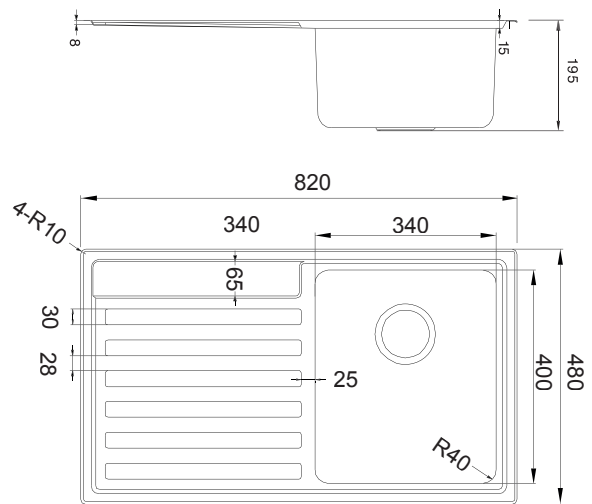

- 50L Capacity
- Satin finish
- Top mount
- 304 Grade stainless steel

PLATINUM LAUNDRY TUBS

Our range will suit your style and your needs for years to come

* For illustrative purposes only

For our full range of sinks and mixers please visit
WWW.PLATINUMAPPLIANCES.COM.AU

PRODUCT DIMENSIONS

PLATINUM PLUS SERIES

Platinum Plus 820 Sink Right Hand Bowl
Code 752035

Platinum Plus 820 Sink Left Hand Bowl
Code 752034

PRODUCT DIMENSIONS
 PLATINUM PLUS SERIES

Platinum Plus 1130 Sink 1.75 Right Hand
 Code 752037