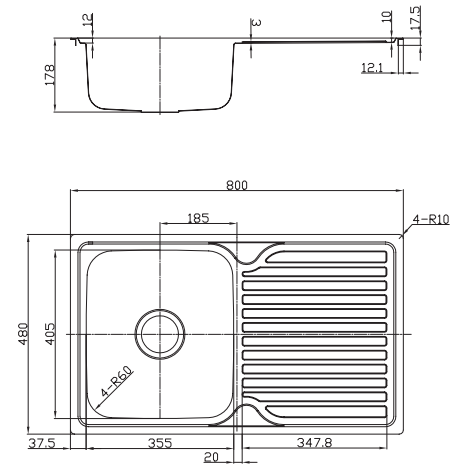

Platinum 800 Sink (Reversible) No Tap Hole
Code 752002