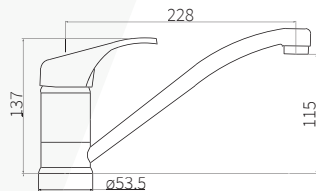

PRODUCT DIMENSIONS

PLATINUM SINK MIXERS

Platinum Formoso Mixer
Code 862000