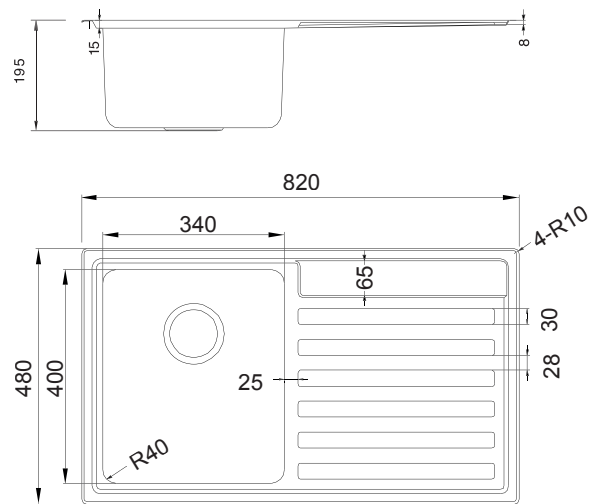

- 50L Capacity
- Satin finish
- Top mount
- 304 Grade stainless steel

PLATINUM LAUNDRY TUBS

Our range will suit your style and your needs for years to come

* For illustrative purposes only

For our full range of sinks and mixers please visit
WWW.PLATINUMAPPLIANCES.COM.AU

PRODUCT DIMENSIONS

PLATINUM PLUS SERIES

Platinum Plus 820 Sink Right Hand Bowl
Code 752035

Platinum Plus 820 Sink Left Hand Bowl
Code 752034

PRODUCT DIMENSIONS
 PLATINUM PLUS SERIES

Platinum Plus 1130 Sink 1.75 Right Hand
 Code 752037