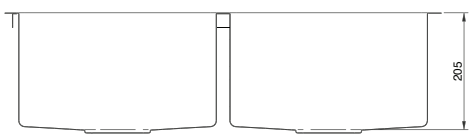

PRODUCT DIMENSIONS
PLATINUM PLUS SERIES

SECTION A-A