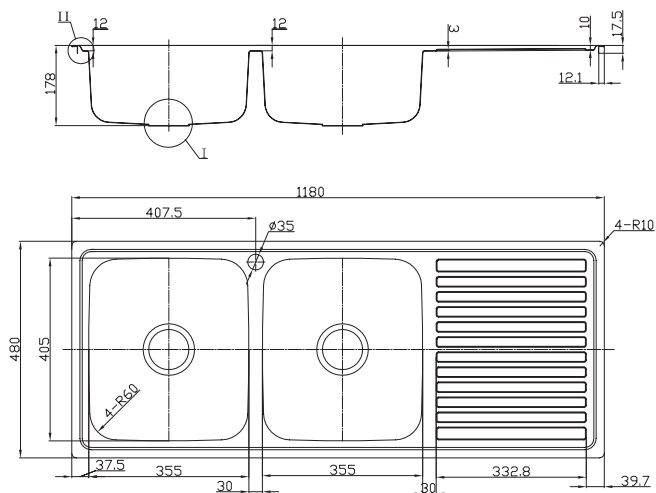

PRODUCT DIMENSIONS

PLATINUM PLUS SERIES

Platinum Plus 820 Sink Right Hand Bowl
Code 752035

Platinum Plus 820 Sink Left Hand Bowl
Code 752034

PRODUCT DIMENSIONS
 PLATINUM PLUS SERIES

Platinum Plus 1130 Sink 1.75 Right Hand
 Code 752037

Platinum Plus 550 Sink
Code 752046 & 752056

PRODUCT DIMENSIONS
 PLATINUM PLUS SERIES

SECTION A-A

SECTION A-A

Platinum Plus 845 Sink
 Code 752047 and 752057

Platinum Plus 807 Sink
 Code 752026

PRODUCT DIMENSIONS

PLATINUM SERIES

Platinum 800 Sink Right Hand Bowl
Code 752001

Platinum 800 Sink Left Hand Bowl
Code 752000

Platinum 800 Sink (Reversible) No Tap Hole
Code 752002

PRODUCT DIMENSIONS
 PLATINUM SERIES

Platinum 1080 Sink Right Hand Bowl
 Code 752006

Platinum 1080 Sink Left Hand Bowl
 Code 752005

PRODUCT DIMENSIONS

PLATINUM SERIES

Platinum 1180 Sink Double Right Hand Bowl
Code 752004

Platinum 1180 Sink Double Left Hand Bowl
Code 752003

PRODUCT DIMENSIONS
 PLATINUM SERIES