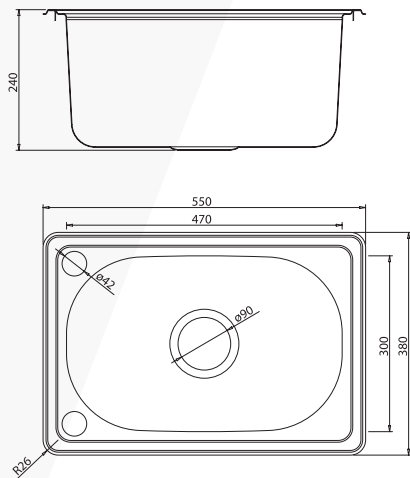

PRODUCT DIMENSIONS

PLATINUM LAUNDRY SERIES

Platinum Laundry 380 Tub + Bypass Kit
Code 752022