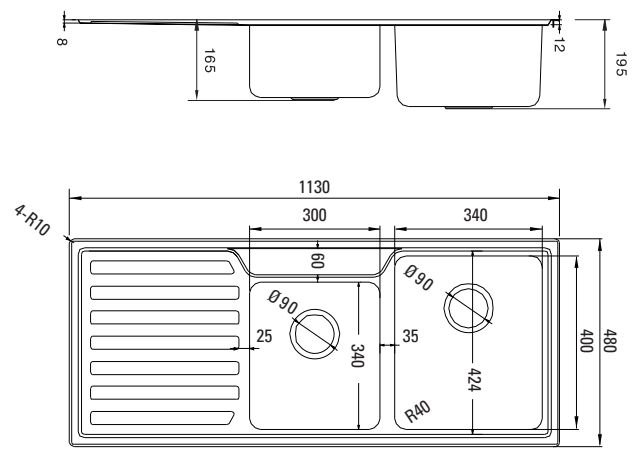

PRODUCT DIMENSIONS

PLATINUM PLUS SERIES

Platinum Plus 820 Sink Right Hand Bowl
Code 752035

Platinum Plus 820 Sink Left Hand Bowl
Code 752034

PRODUCT DIMENSIONS
 PLATINUM PLUS SERIES

Platinum Plus 1130 Sink 1.75 Right Hand
 Code 752037

Platinum Plus 1130 Sink 1.75 Left Hand Bowl
 Code 752036

PRODUCT DIMENSIONS

PLATINUM PLUS SERIES

SECTION A-A

SECTION A-A

SECTION A-A

Platinum Plus 385 Sink
Code 752044

Platinum Plus 450 Sink
Code 752045