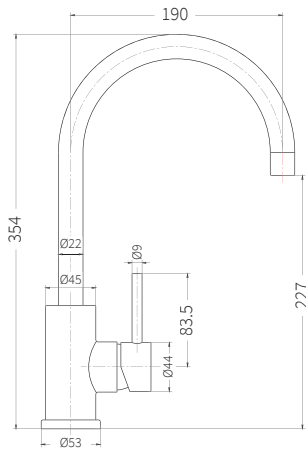

PRODUCT DIMENSIONS

PLATINUM PLUS SERIES

Platinum Plus 820 Sink Right Hand Bowl
Code 752035

Platinum Plus 820 Sink Left Hand Bowl
Code 752034

PRODUCT DIMENSIONS
 PLATINUM PLUS SERIES

Platinum Plus 1130 Sink 1.75 Right Hand
 Code 752037

PLATINUM SERIES

Platinum 800 Sink Right Hand Bowl
Code 752001

Platinum 800 Sink Left Hand Bowl
Code 752000

Platinum 800 Sink (Reversible) No Tap Hole
Code 752002

PRODUCT DIMENSIONS
 PLATINUM SERIES

Platinum 1080 Sink Right Hand Bowl
 Code 752006

Platinum 1080 Sink Left Hand Bowl
 Code 752005

PRODUCT DIMENSIONS

PLATINUM SERIES

Platinum 1180 Sink Double Right Hand Bowl
Code 752004

Platinum 1180 Sink Double Left Hand Bowl
Code 752003

PRODUCT DIMENSIONS
 PLATINUM SERIES

PRODUCT DIMENSIONS
 PLATINUM SINK MIXERS

Platinum Gooseneck Mixer Chrome
 Code 862011

Platinum Gooseneck Mixer Black
 Code 862013

Platinum Squareneck Mixer Chrome
 Code 862014

Platinum Squareneck Mixer Black
 Code 862015