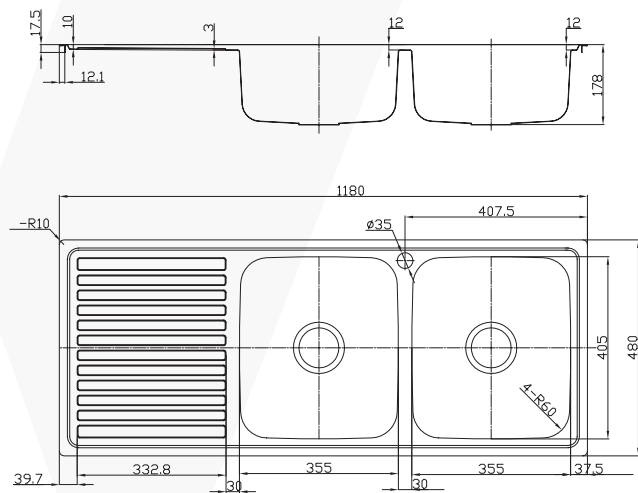

PRODUCT DIMENSIONS

PLATINUM PLUS SERIES

Platinum Plus 820 Sink Right Hand Bowl
Code 752035

Platinum Plus 820 Sink Left Hand Bowl
Code 752034

PRODUCT DIMENSIONS
 PLATINUM PLUS SERIES

Platinum Plus 1130 Sink 1.75 Right Hand
 Code 752037

Platinum Plus 550 Sink
Code 752046 & 752056

PRODUCT DIMENSIONS
 PLATINUM PLUS SERIES

SECTION A-A

SECTION A-A

Platinum Plus 845 Sink
 Code 752047 and 752057

Platinum Plus 807 Sink
 Code 752026

PRODUCT DIMENSIONS

PLATINUM SERIES

Platinum 800 Sink Right Hand Bowl
Code 752001

Platinum 800 Sink Left Hand Bowl
Code 752000

Platinum 800 Sink (Reversible) No Tap Hole
Code 752002

PRODUCT DIMENSIONS
 PLATINUM SERIES

Platinum 1080 Sink Right Hand Bowl
 Code 752006

Platinum 1080 Sink Left Hand Bowl
 Code 752005

PRODUCT DIMENSIONS

PLATINUM SERIES

Platinum 1180 Sink Double Right Hand Bowl
Code 752004

Platinum 1180 Sink Double Left Hand Bowl
Code 752003

PRODUCT DIMENSIONS
 PLATINUM SERIES