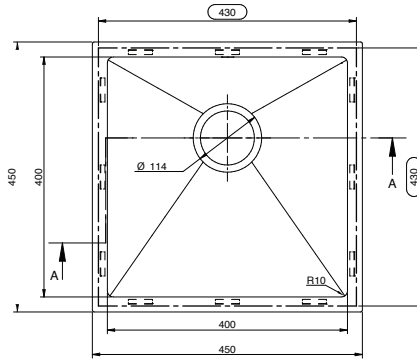

PRODUCT DIMENSIONS

PLATINUM PLUS SERIES

Platinum Plus 820 Sink Right Hand Bowl
Code 752035

Platinum Plus 820 Sink Left Hand Bowl
Code 752034

PRODUCT DIMENSIONS
 PLATINUM PLUS SERIES

Platinum Plus 1130 Sink 1.75 Right Hand
 Code 752037

Platinum Plus 1130 Sink 1.75 Left Hand Bowl
 Code 752036

PRODUCT DIMENSIONS

PLATINUM PLUS SERIES

SECTION A-A

SECTION A-A

SECTION A-A

Platinum Plus 385 Sink
Code 752044

Platinum Plus 450 Sink
Code 752045

Platinum Plus 550 Sink
Code 752046 & 752056

PRODUCT DIMENSIONS
 PLATINUM PLUS SERIES

SECTION A-A

SECTION A-A

Platinum Plus 845 Sink
 Code 752047 and 752057

Platinum Plus 807 Sink
 Code 752026

PRODUCT DIMENSIONS