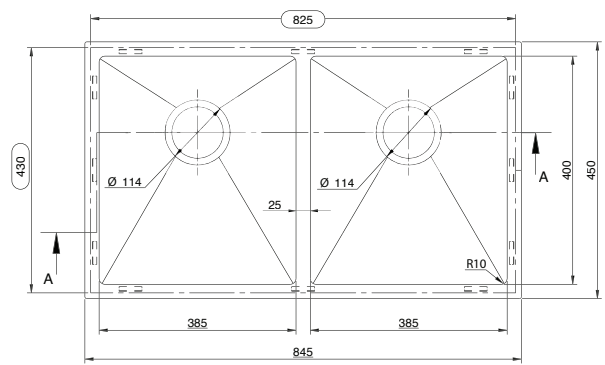

PRODUCT DIMENSIONS

PLATINUM PLUS SERIES

Platinum Plus 820 Sink Right Hand Bowl
Code 752035

Platinum Plus 820 Sink Left Hand Bowl
Code 752034

PRODUCT DIMENSIONS
 PLATINUM PLUS SERIES

Platinum Plus 1130 Sink 1.75 Right Hand
 Code 752037

Platinum Plus 1130 Sink 1.75 Left Hand Bowl
 Code 752036

PRODUCT DIMENSIONS

PLATINUM PLUS SERIES

SECTION A-A

SECTION A-A

SECTION A-A

Platinum Plus 385 Sink
Code 752044

Platinum Plus 450 Sink
Code 752045

Platinum Plus 550 Sink
Code 752046 & 752056

PRODUCT DIMENSIONS
 PLATINUM PLUS SERIES

SECTION A-A

SECTION A-A

Platinum Plus 845 Sink
 Code 752047 and 752057

Platinum Plus 807 Sink
 Code 752026

PRODUCT DIMENSIONS

Platinum 1080 Sink Left Hand Bowl
 Code 752005

PRODUCT DIMENSIONS

PLATINUM SERIES

Platinum 1180 Sink Double Right Hand Bowl
Code 752004

Platinum 1180 Sink Double Left Hand Bowl
Code 752003

PRODUCT DIMENSIONS
 PLATINUM SERIES