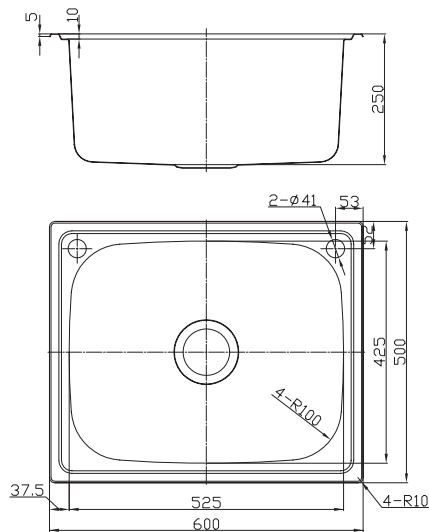

Platinum Laundry 600 Tub + Bypass Kit
Code 752025