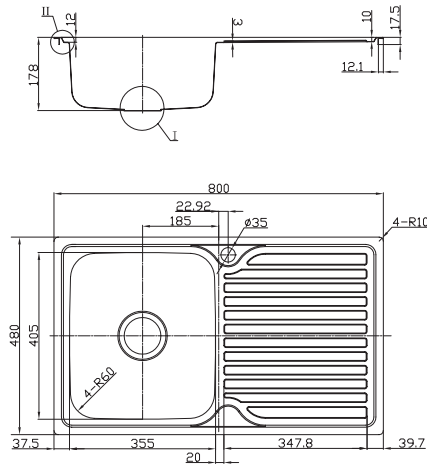

Platinum 800 Sink Left Hand Bowl
Code 752000