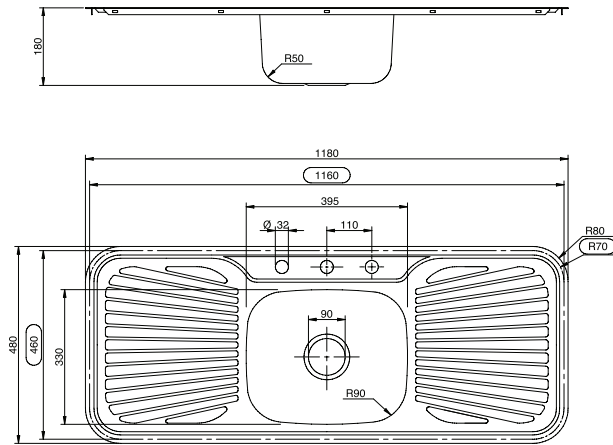

Platinum 1080 Sink Left Hand Bowl
 Code 752005

PRODUCT DIMENSIONS

PLATINUM SERIES

Platinum 1180 Sink Double Right Hand Bowl
Code 752004

Platinum 1180 Sink Double Left Hand Bowl
Code 752003

PRODUCT DIMENSIONS
 PLATINUM SERIES