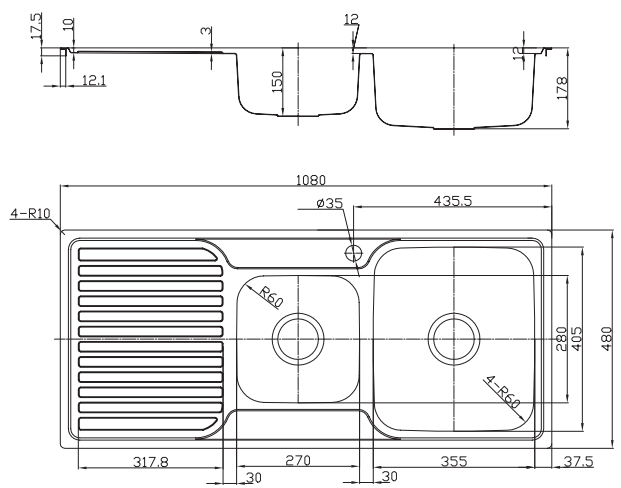

PRODUCT DIMENSIONS

PLATINUM PLUS SERIES

Platinum Plus 820 Sink Right Hand Bowl
Code 752035

Platinum Plus 820 Sink Left Hand Bowl
Code 752034

PRODUCT DIMENSIONS
 PLATINUM PLUS SERIES

Platinum Plus 1130 Sink 1.75 Right Hand
 Code 752037

Platinum Plus 550 Sink
Code 752046 & 752056

PRODUCT DIMENSIONS
 PLATINUM PLUS SERIES

SECTION A-A

SECTION A-A

Platinum Plus 845 Sink
 Code 752047 and 752057

Platinum Plus 807 Sink
 Code 752026

PRODUCT DIMENSIONS

PLATINUM SERIES

Platinum 800 Sink Right Hand Bowl
Code 752001

Platinum 800 Sink Left Hand Bowl
Code 752000

Platinum 800 Sink (Reversible) No Tap Hole
Code 752002

PRODUCT DIMENSIONS
 PLATINUM SERIES

Platinum 1080 Sink Right Hand Bowl
 Code 752006

Platinum 1080 Sink Left Hand Bowl
 Code 752005

PRODUCT DIMENSIONS

PLATINUM SERIES

Platinum 1180 Sink Double Right Hand Bowl
Code 752004

Platinum 1180 Sink Double Left Hand Bowl
Code 752003

PRODUCT DIMENSIONS
 PLATINUM SERIES