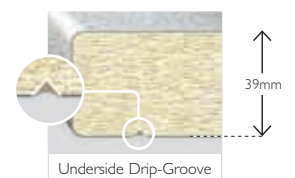

Laminex® Squareform® benchtops feature a seamless, deep square front edge. This means you can enjoy the modern appeal of a stone slab with the practical benefits of laminate. The fully sealed 39mm thick surface is fabricated with a premium adhesive to ensure greater resistance to moisture and heat, while Protect+® antimicrobial technology provides an additional layer of hygiene protection by inhibiting the growth of bacteria. Another clever feature is the underside drip-groove, which channels water spillage away from the surface and kitchen cupboards. Squareform benchtops are designed to harmoniously coordinate with the complete range of Laminex products and come with a 7 year limited warranty,* making them the perfect way to give interiors a distinctly modern edge.

SEAMLESS SQUARE FRONT EDGE ■ STONE SLAB APPEARANCE ■ ANTIMICROBIAL

COVER AND ABOVE Benchtop in Laminex Squareform **Moose** and lower cupboards in Laminex ColourTech **Polar White**. Island bench insert in Laminex **Lustrous Elm**. Feature wall in Laminex Compact Laminate **Polar White** and shelf in Laminex **Lustrous Elm**. Appliances and sink by Smeg and Scala sink mixer by Sussex Taps. Tolix stool from Thonet.

*Please obtain a copy of the Laminex Squareform benchtops 7 year limited warranty from Laminex or an approved supplier.

†Other technical products of Squareform benchtops may be available. For availability, please contact your sales representative or Customer Service on 132 136.